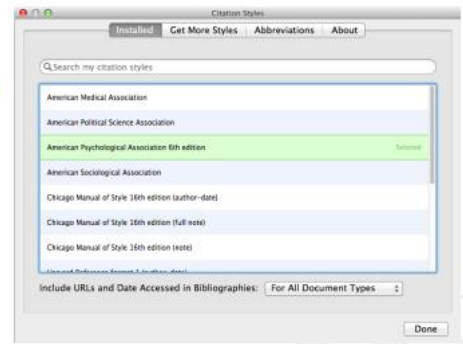

or Step 3: Finding a Reference in Your Library

1. Click "Go to Mendely"

2. The 'Cite' button appears

Step 4: Inserting Your Bibliography

The Mendely Citation Plug-in makes it easy to insert citations into your research. (Henning & Reichelt, 2008)

1. Click 'Insert Bibliography'

2. Choose your style

The Mendely Citation Plug-in makes it easy to insert citations into your research. (Henning & Reichelt, 2008)

3. Done!

Henning, V., & Reichelt, J. (2008). Mendely-A Last. fr  
2008. eScience'08. IEEE .... Retrieved from  
[http://ieeexplore.ieee.org/xpls/abs\\_all.jsp?arnumber=4736778](http://ieeexplore.ieee.org/xpls/abs_all.jsp?arnumber=4736778)

## Step 5: Finding a CSL Style

Select your style, or

Search Mendeley's database of  
6,000+ citation styles