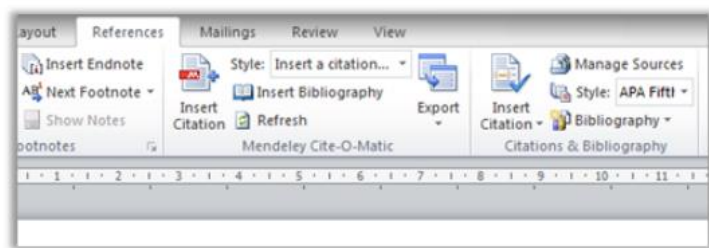

## Step 2: The Citation Tool Bar Appears in Word Automatically

Mac  
Windows