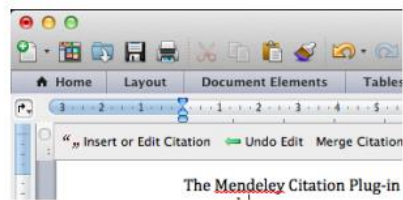

Step 3: Generate In-Text Citations in Word